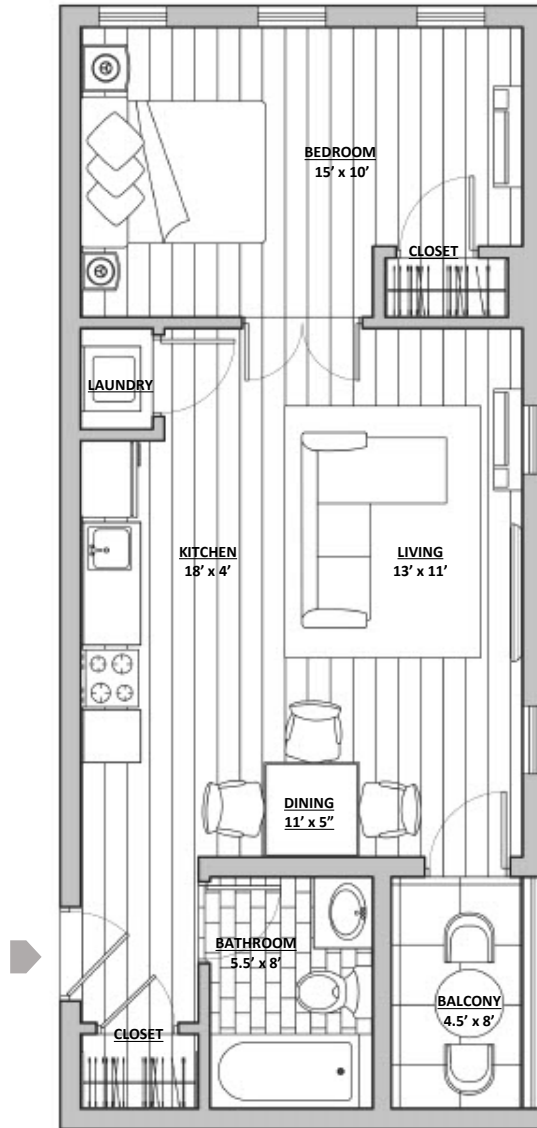

LAKEHOUSE

946 W 2ND STREET, ERIE 16506

WWW.RENTERIELAKEHOUSE.COM

Erie, PA

UNIT# _____ RENT _____ DATE _____
1 TYPE / 1 BEDROOM / 1 BATHROOM / 625 SQ FT