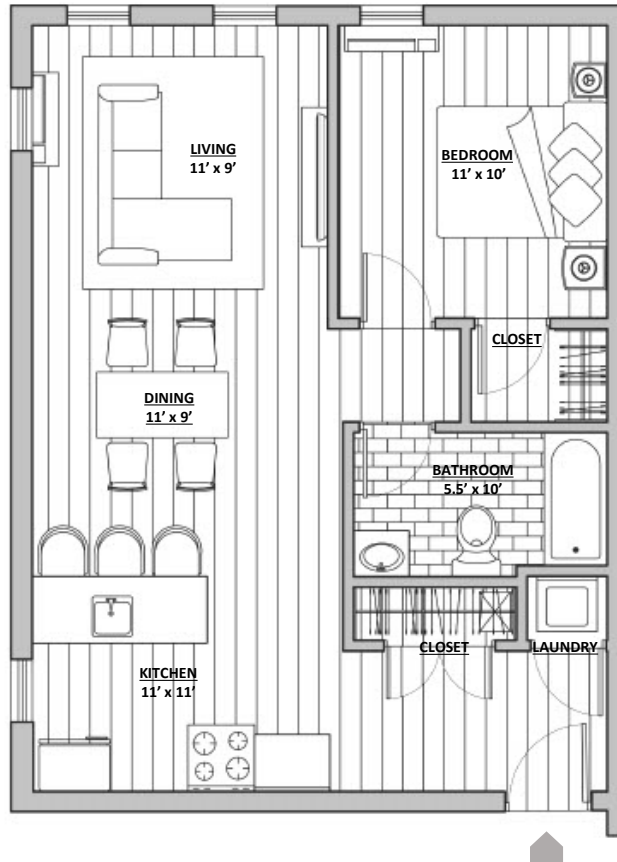

LAKEHOUSE

946 W 2ND STREET, ERIE 16506

WWW.RENTERIELAKEHOUSE.COM

Erie, PA

UNIT# _____ RENT _____ DATE _____
4 TYPE / 1 BEDROOM / 1 BATHROOM / 725 SQ FT