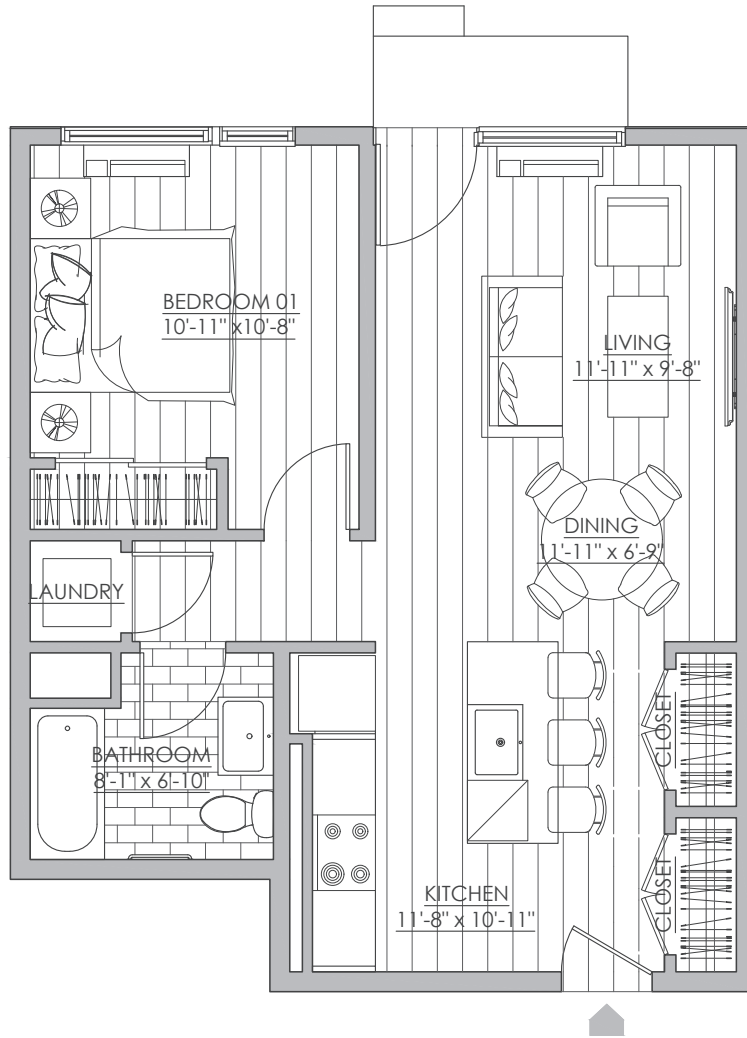

102 POPLAR STREET
ERIE, PA 16507

LAKEHOUSE II

Erie, PA

LAKE VIEW

UNIT# _____ RENT _____ DATE _____
1 BEDROOM / 1 BATHROOM / 675 SF