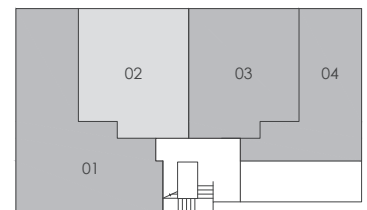

102 POPLAR STREET
ERIE, PA 16507

LAKEHOUSE II

Erie, PA

LAKE VIEW

UNIT# _____ RENT _____ DATE _____
1 BEDROOM / 1 BATHROOM / 675 SF